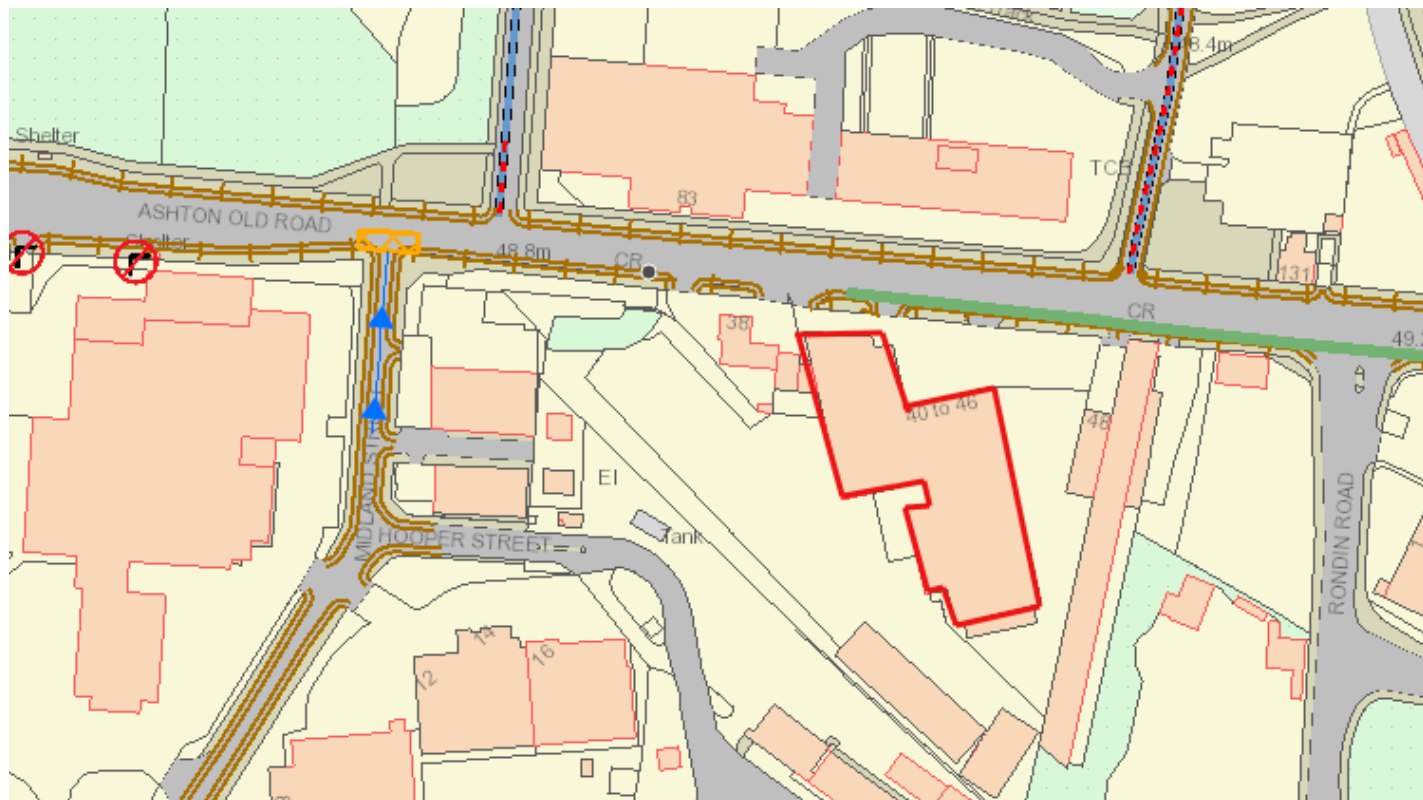

Liquor Land House
Unit OA016, 40-46 Ashton Old Road, Manchester, M12
6LP
Premises Licensing
Manchester City Council

© Crown copyright and database rights 2018. Ordnance
Survey100019568.

PREMISE NAME: Liquor Land House

PREMISE ADDRESS: Unit OA016, 40-46 Ashton Old Road, Manchester, M12 6LP

WARD: Ardwick

HEARING DATE: 27/09/2023